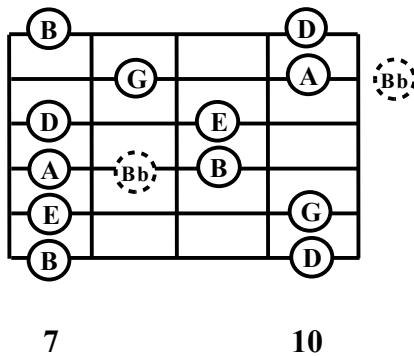

Pentatonic Scales

Key of G Major: G A B C D E F# G Blue Note = Bb
 Do Re Mi Fa So La Ti Do Bb is the minor 3rd
 Root 2nd 3rd 4th 5th 6th 7th Octave

Skeleton of Box 1 (G Ionian)

Skeleton of Box 2 (A Dorian)

Skeleton of Box 3 (B Phrygian)

Skeleton of Box 5 (D Mixolydian)

Em7

Skeleton of Box 6 (E Aeolian)

Em7