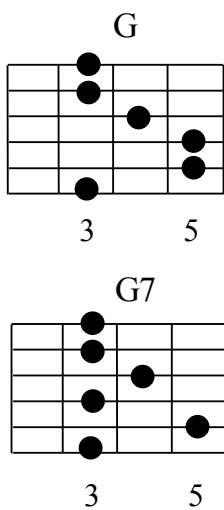

Pentatonic Scales

Key of G Major: G A B C D E F# G Blue Note = Bb
 Do Re Mi Fa So La Ti Do Bb is the minor 3rd
 Root 2nd 3rd 4th 5th 6th 7th Octave

Skeleton of Box 1 (G Ionian)

Skeleton of Box 2 (A Dorian)

Skeleton of Box 3 (B Phrygian)

Skeleton of Box 5 (D Mixolydian)

Em7

Skeleton of Box 6 (E Aeolian)

Em7