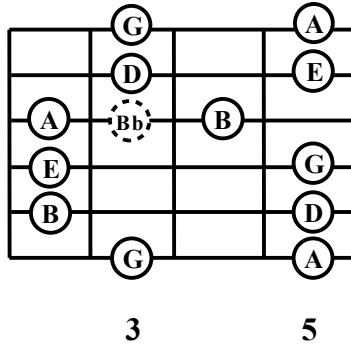

Pentatonic Scales

Key of G Major: G A B C D E F# G Blue Note = Bb
 Do Re Mi Fa So La Ti Do Bb is the minor 3rd
 Root 2nd 3rd 4th 5th 6th 7th Octave

Skeleton of Box 1 (G Ionian)

Skeleton of Box 2 (A Dorian)

Skeleton of Box 3 (B Phrygian)

Skeleton of Box 5 (D Mixolydian)

Em7

Skeleton of Box 6 (E Aeolian)

Em7