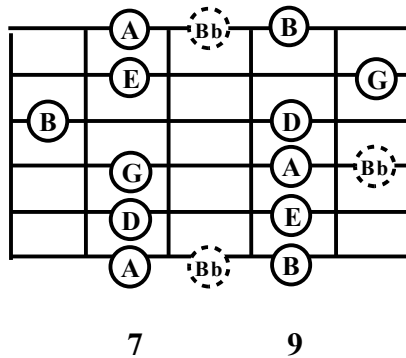

Pentatonic Scales

Key of G Major: G A B C D E F# G Blue Note = Bb
 Do Re Mi Fa So La Ti Do Bb is the minor 3rd
 Root 2nd 3rd 4th 5th 6th 7th Octave

Skeleton of Box 1 (G Ionian)

Skeleton of Box 2 (A Dorian)

Skeleton of Box 3 (B Phrygian)

Skeleton of Box 5 (D Mixolydian)

Em7

Skeleton of Box 6 (E Aeolian)

Em7