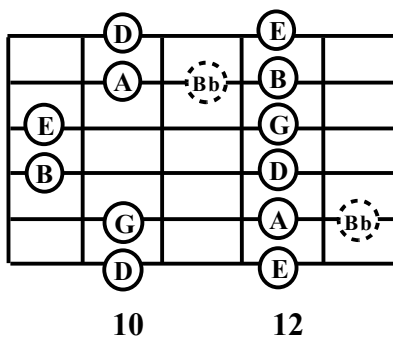

Pentatonic Scales

Key of G Major: G A B C D E F# G Blue Note = Bb
 Do Re Mi Fa So La Ti Do Bb is the minor 3rd
 Root 2nd 3rd 4th 5th 6th 7th Octave

Skeleton of Box 1 (G Ionian)

Skeleton of Box 2 (A Dorian)

Skeleton of Box 3 (B Phrygian)

Skeleton of Box 5 (D Mixolydian)

Em7

Skeleton of Box 6 (E Aeolian)

Em7