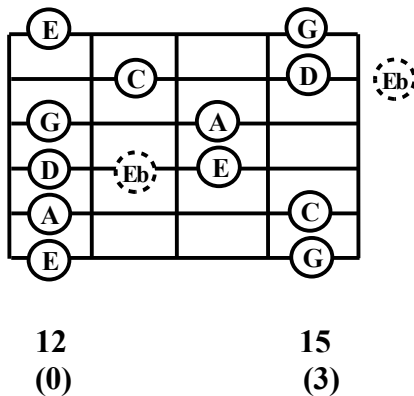

# Pentatonic Scales

Key of C Major:

C	D	E	F	G	A	B	C
Do	Re	Mi	Fa	So	La	Ti	Do
Root	2 <sup>nd</sup>	3 <sup>rd</sup>	4 <sup>th</sup>	5 <sup>th</sup>	6 <sup>th</sup>	7 <sup>th</sup>	Octave

Blue Note = Eb  
Eb is the minor 3rd

Skeleton of Box 1 (C Ionian)

Skeleton of Box 2 (D Dorian)

Skeleton of Box 3 (E Phrygian)

Skeleton of Box 5 (G Mixolydian)

Am7

A9

C

C7