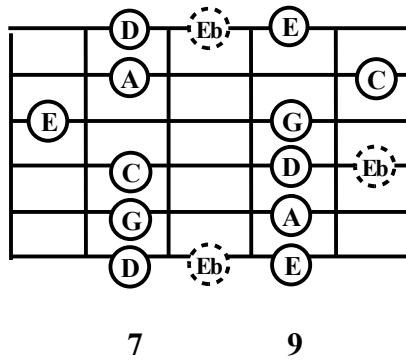

# Pentatonic Scales

Key of C Major:

C	D	E	F	G	A	B	C
Do	Re	Mi	Fa	So	La	Ti	Do
Root	2 <sup>nd</sup>	3 <sup>rd</sup>	4 <sup>th</sup>	5 <sup>th</sup>	6 <sup>th</sup>	7 <sup>th</sup>	Octave

Blue Note = Eb  
Eb is the minor 3rd

Skeleton of Box 1 (C Ionian)

Skeleton of Box 2 (D Dorian)

Skeleton of Box 3 (E Phrygian)

Skeleton of Box 5 (G Mixolydian)

Am7

A9

C

C7