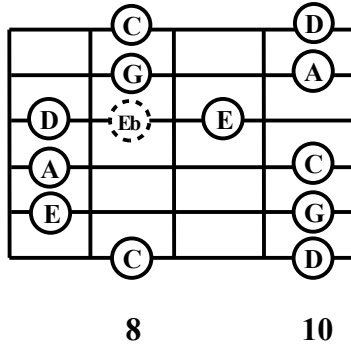

# Pentatonic Scales

Key of C Major:

C	D	E	F	G	A	B	C
Do	Re	Mi	Fa	So	La	Ti	Do
Root	2 <sup>nd</sup>	3 <sup>rd</sup>	4 <sup>th</sup>	5 <sup>th</sup>	6 <sup>th</sup>	7 <sup>th</sup>	Octave

Blue Note = Eb  
Eb is the minor 3rd

Skeleton of Box 1 (C Ionian)

Skeleton of Box 2 (D Dorian)

Skeleton of Box 3 (E Phrygian)

Skeleton of Box 5 (G Mixolydian)

Am7

A9

C

C7