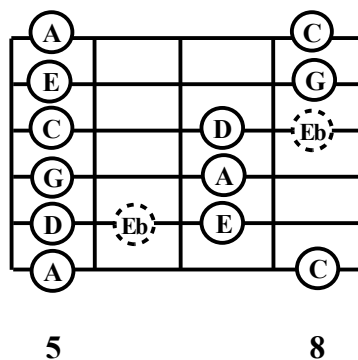

Am7

A9

C

C7

Skeleton of Box 6 (A Aeolian)