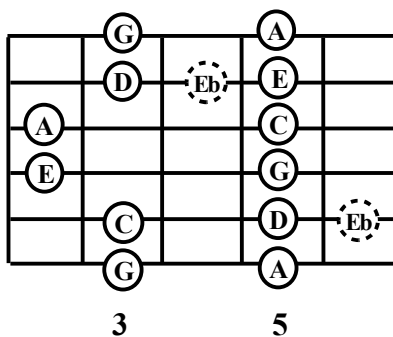

# Pentatonic Scales

Key of C Major:

C	D	E	F	G	A	B	C
Do	Re	Mi	Fa	So	La	Ti	Do
Root	2 <sup>nd</sup>	3 <sup>rd</sup>	4 <sup>th</sup>	5 <sup>th</sup>	6 <sup>th</sup>	7 <sup>th</sup>	Octave

Blue Note = Eb  
Eb is the minor 3rd

Skeleton of Box 1 (C Ionian)

Skeleton of Box 2 (D Dorian)

Skeleton of Box 3 (E Phrygian)

Skeleton of Box 5 (G Mixolydian)

Am7

A9

C

C7